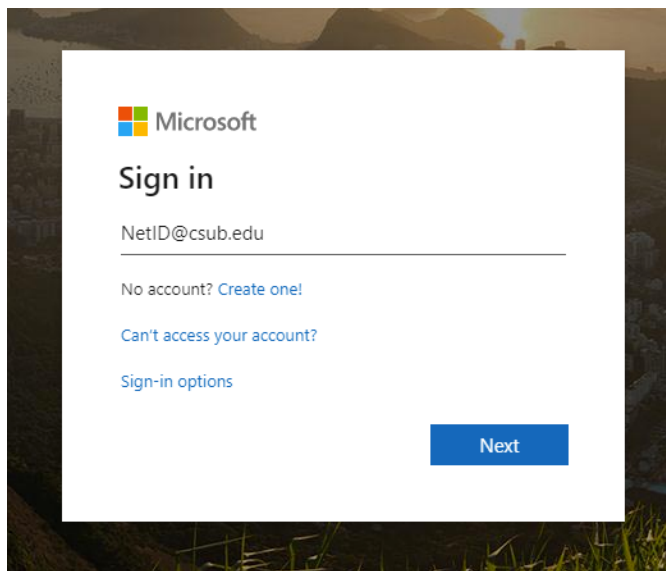

## How to Login to Canvas – Access Guide

1. Navigate to the Canvas login page at [canvas.csub.edu](https://canvas.csub.edu)
2. Enter your CSUB Email into the "Email" Field
3. Press "Next", you will be redirected to a CSUB Login page
4. At the CSUB Login Page Enter your CSUB email and password
5. Press Sign In